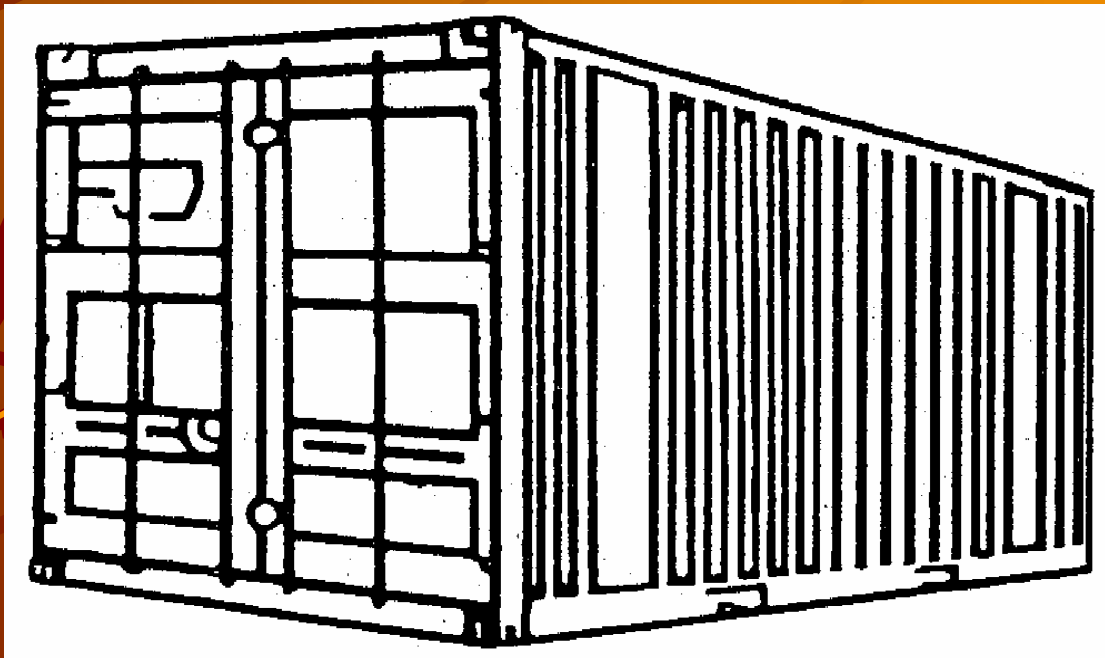

CLYDE

Security

Containers

TEL: 01563 850216

FAX: 01563 850936

WEB: www.clydesecuritycontainers.co.uk

EMAIL: info@clydesecuritycontainers.co.uk