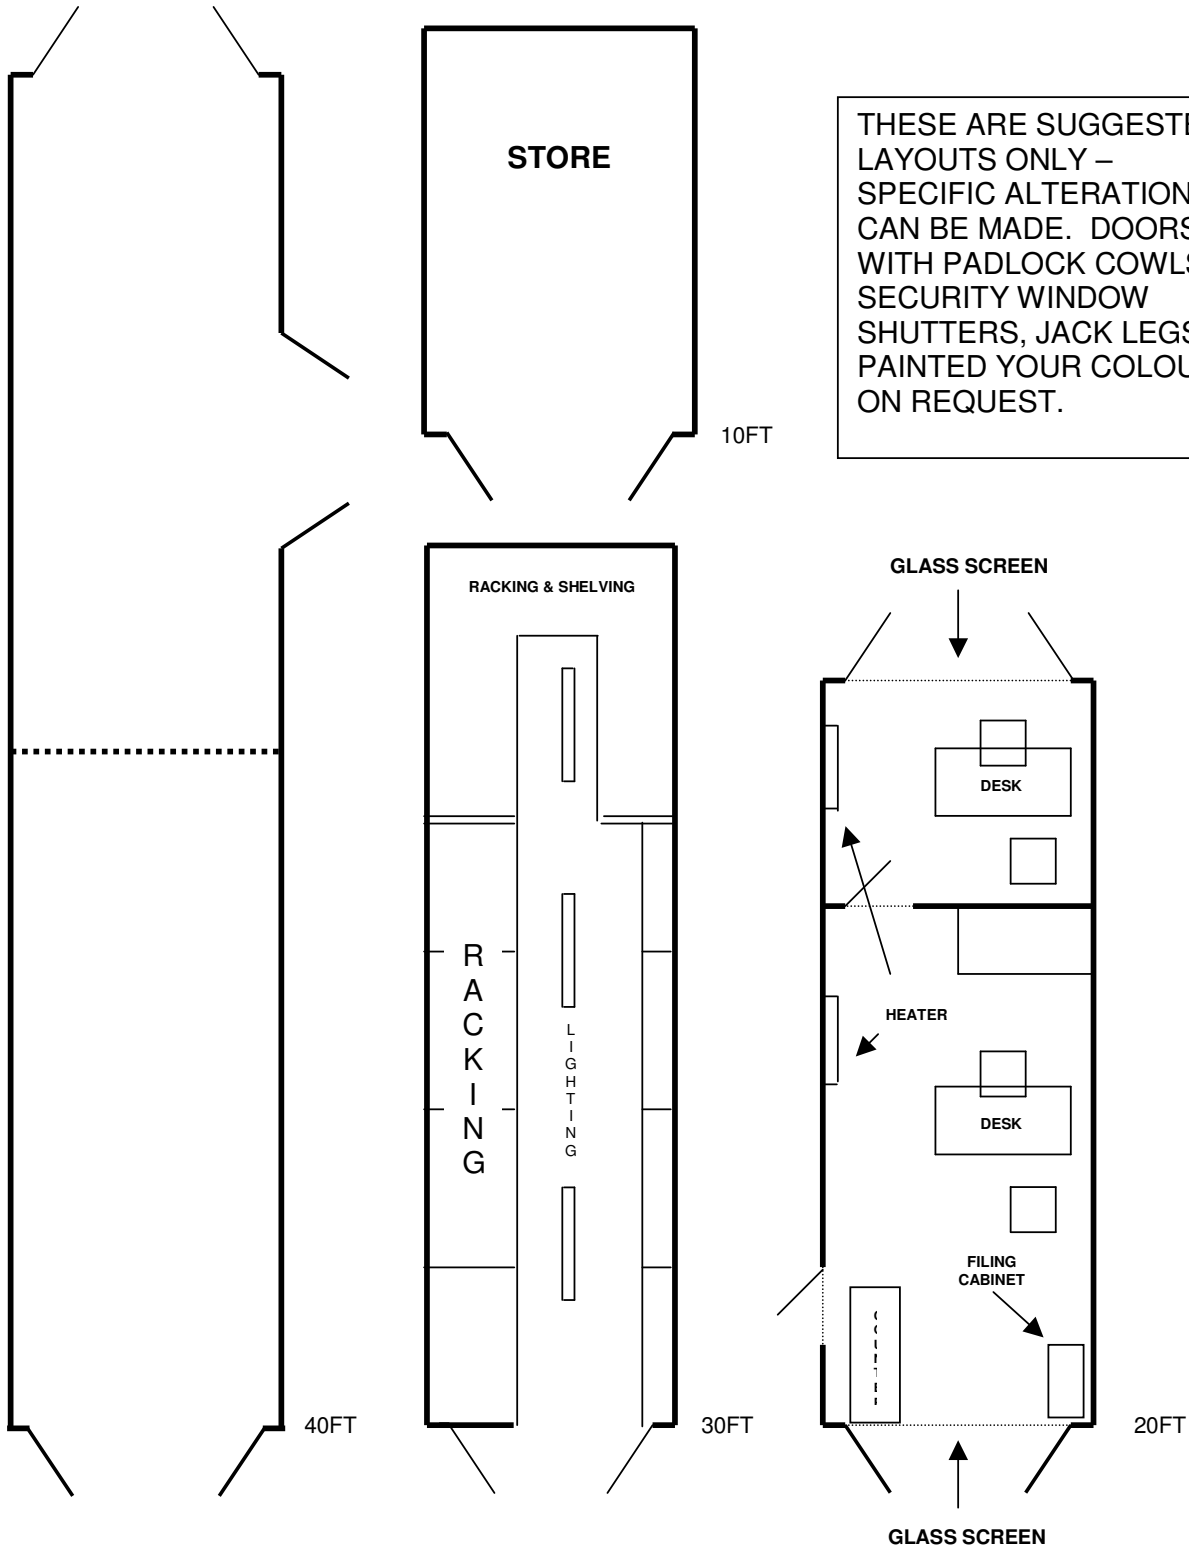

CONTAINER CONVERSIONS

Plantfinder
(Scotland) Limited

For ACCESS PLATFORMS

THESE ARE SUGGESTED LAYOUTS ONLY – SPECIFIC ALTERATIONS CAN BE MADE. DOORS WITH PADLOCK COWLS, SECURITY WINDOW SHUTTERS, JACK LEGS & PAINTED YOUR COLOUR ON REQUEST.